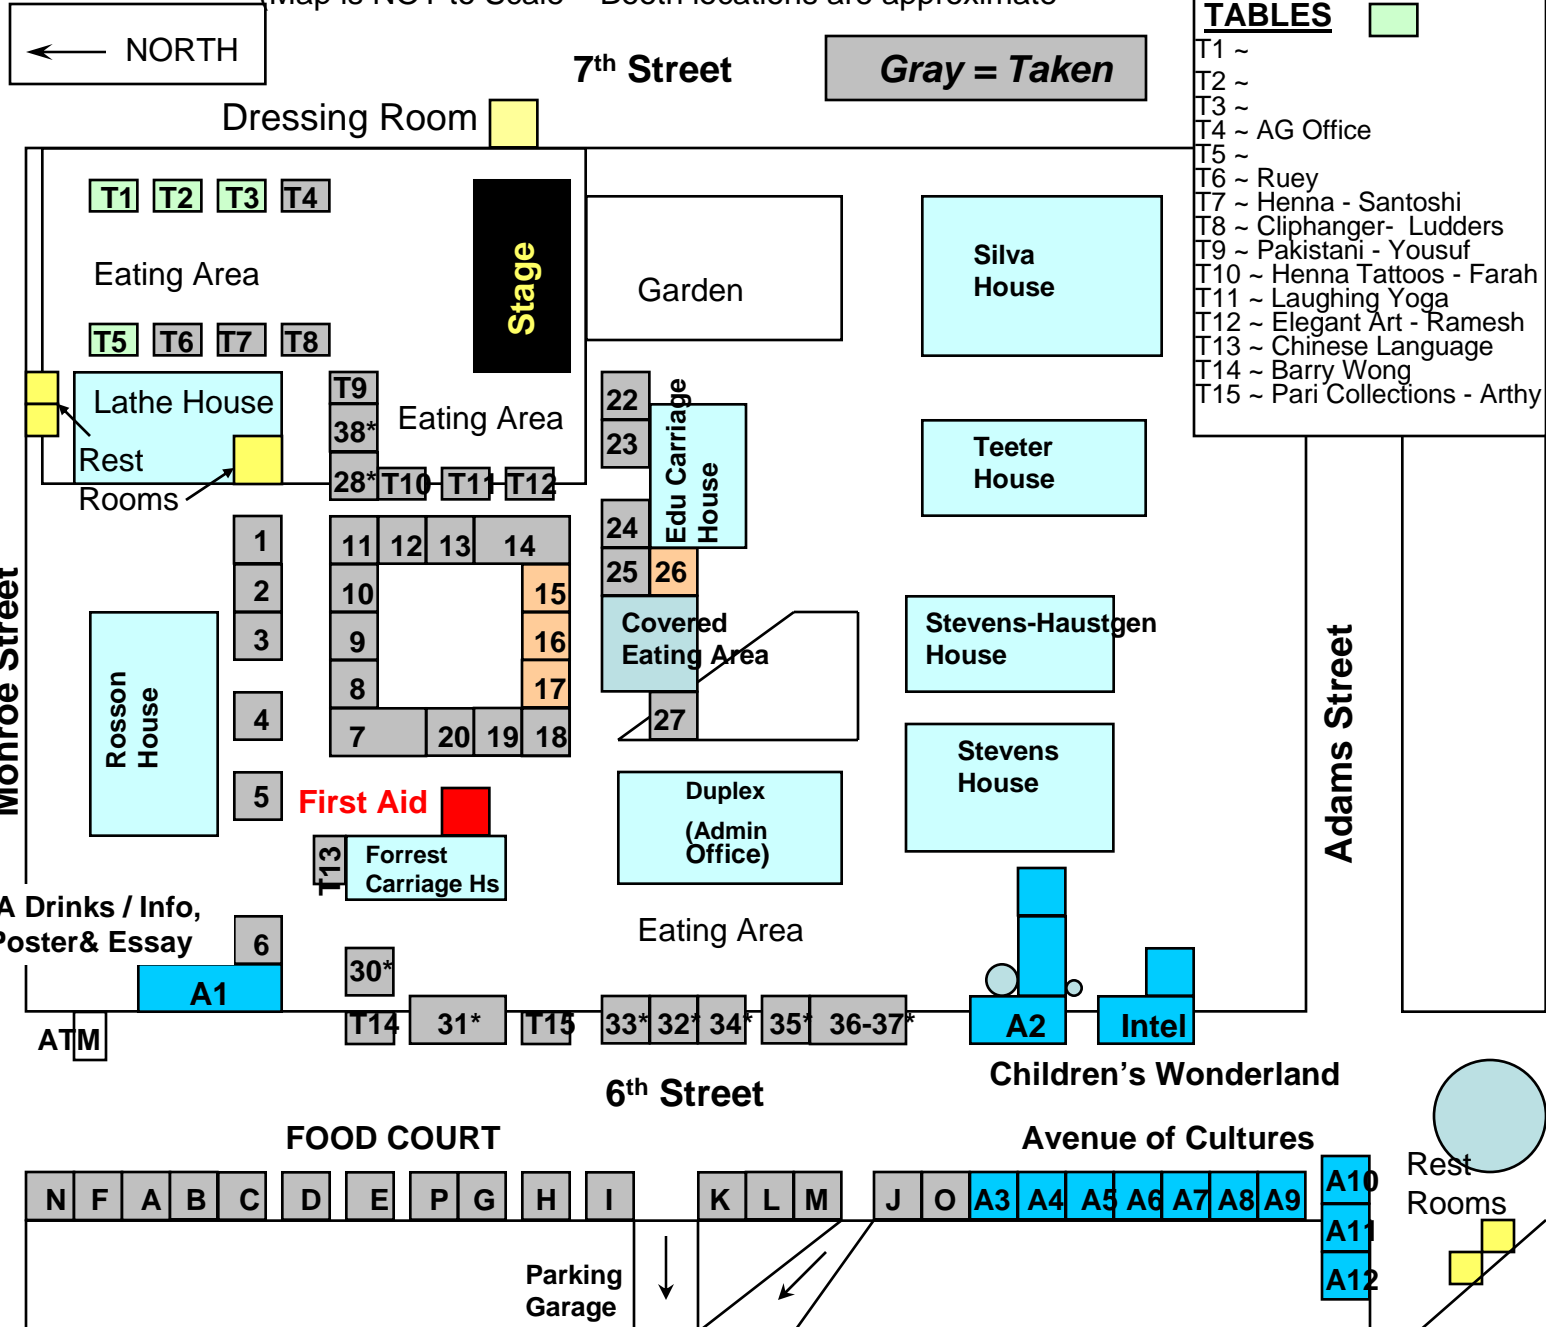

LEGEND

A1 ~ 4A Info & Drinks

A2-A11 ~ AAAA Booths

Food Booths

- A ~ Vietnamese - APCA
- B ~ Indonesian Food
- C ~ Snowball Wagon
- D ~ Pink Pepper (Thai)
- E ~ Indian Delhi Palace
- F ~ Funnel Cake
- G ~ Pakistani Cuisine
- H ~ Hamburger/Hotdog
- I ~ Laos Cuisine
- J ~ Lemonade Stand
- K ~ Kettle Corn
- L ~ TNT Mobile Food
- M ~ Cambodian Food
- N ~ Ice Cream Avenue
- O ~ Korean Cuisine/Photos
- P ~ Filipino Cuisine

Booths

- 1 ~ Indian Dresses/Jewelry
- 2 ~ Henna Tattoos - Manjari
- 3 ~ Second Nature Designs
- 4 ~ AZ Building Supply
- 5 ~ Jeff
- 6 ~ Green Sheet News
- 7 ~ 3 Asian Girls / Massage
- 8 ~ Filipino Ch of Commerce
- 9 ~ Silk Srroundings
- 10 ~ APCA - Yen
- 11 ~ Sacred Yoga
- 12 ~ Dahn yoga
- 13 ~ Tara Imports
- 14 ~ Taiko Drums
- 15 ~
- 16 ~
- 17 ~
- 18 ~ Vegetarian House
- 19 ~ Isha Foundation
- 20 ~ Chiropractic - Dr Karen
- 22 ~ Oriental Factory Direct
- 23 ~ Faryal
- 24 ~ Latin American Comm
- 25 ~ Psychic
- 26 ~
- 27 ~ Betty Lopez
- 28* ~ Artistic View; Rose
- 30* ~ Suwatana Imports
- 31* ~ Xanadu Designs
- 32* ~ Monaco Development
- 33* ~ Hap's Hats
- 34* ~ K-Designer Home Imp
- 35* ~ Stage Media Music
- 36* ~ Anime of Japan
- 37* ~ Anime of Japan
- 38* ~ Direct TV

Arizona Asian Festival 2008 Vendor List and Map Layout

(Map is NOT to Scale – Booth locations are approximate)

TABLES

- T1 ~
- T2 ~
- T3 ~
- T4 ~ AG Office
- T5 ~
- T6 ~ Ruey
- T7 ~ Henna - Santoshi
- T8 ~ Cliphanger- Ludders
- T9 ~ Pakistani - Yousuf
- T10 ~ Henna Tattoos - Farah
- T11 ~ Laughing Yoga
- T12 ~ Elegant Art - Ramesh
- T13 ~ Chinese Language
- T14 ~ Barry Wong
- T15 ~ Pari Collections - Arthy